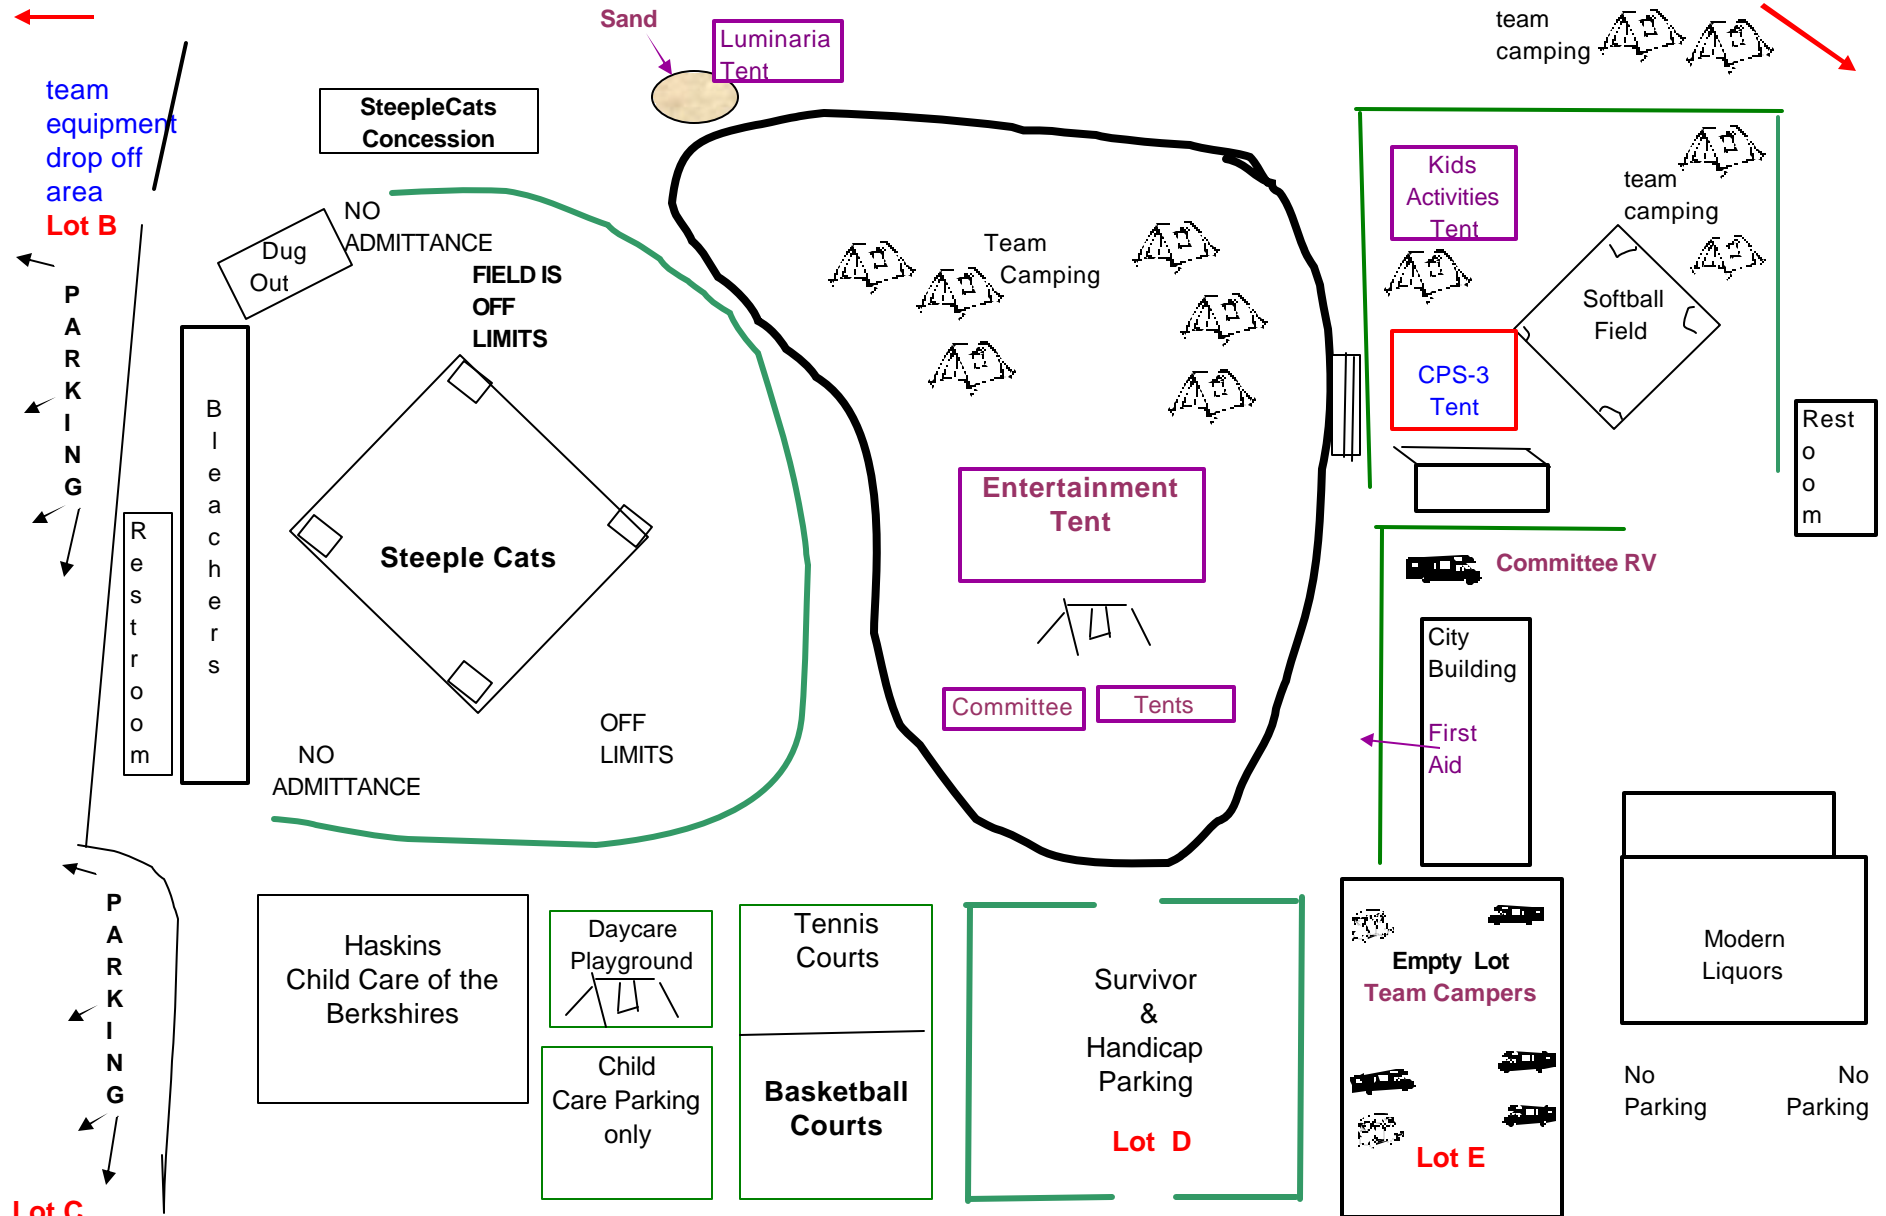

River Bank

Son's of Italy  
Parking (Lot A)

Desanty Field  
Parking (Lot F)

Teams May begin Campsite Set-up AFTER 12 Noon - Absolutely no teams allowed before 12 noon.

1  
2  
3  
4  
5  
6  
7  
8  
9  
10  
11  
12  
13  
14  
15  
16  
17  
18  
19  
20  
21  
22  
23  
24  
25  
26  
27  
28  
29  
30  
31  
33  
34  
35  
36  
37  
38  
39  
40  
41  
42  
43

]